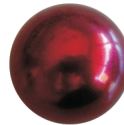

**PEARLS**

Z5FL10-50 3X4,8MM  
Z5FL7-35 2,3X3,6MM  
BORCHIA CON GRIFFE/NAILHEAD WITH LEGS

**GALVANIZED**

**PEARLY**

**ENAMEL**

**PERLE GRIFFATE INCASTONATE**

COL. BIANCO PERLA / COL. HEMATITE CON CASTONE ORO O NIKEL

**PEARLS WITH LEGS**

**RIVETS/ABS WITH STUDS**